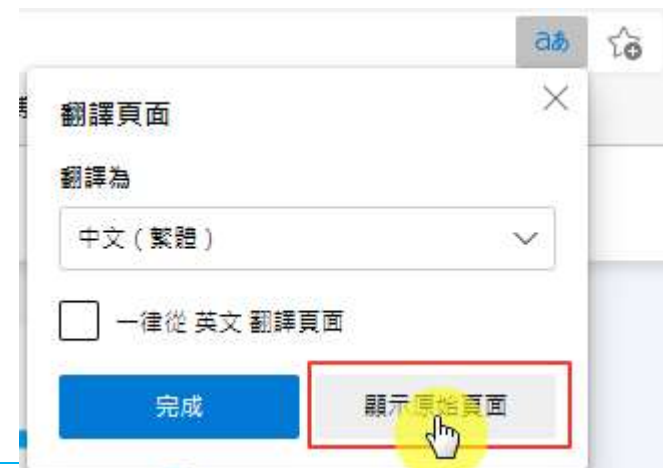

四、電子證書常見問題

1. 電子證書上英文姓名錯誤或是內容有顯示部分中文情況
  - ❑ 若是英文姓名錯誤，可能是當時註冊輸入有誤，請寫信至客服，提出申請修改成正確英文姓名
  - ❑ 若是電子證書內文呈現部分中文情況，請檢查瀏覽器，是否設定到翻譯頁面的功能，請改回顯示原始頁面